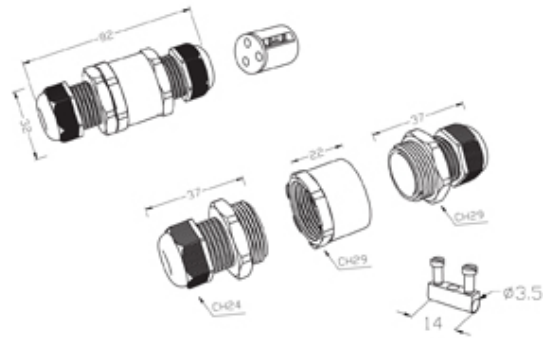

TeeTube

Range: Weatherproof/Waterproof Connectors

Part Number: THB.390.D3C.6

DESCRIPTION

TeeTube with innovative cable glands, 3 Pole Screw - wp 14mm to 17mm, 2.5 mm max conductor size IP68 24A 450V 2 cable entries

WEATHERPROOF/WATERPROOF CONNECTORS FEATURES

- Tough, robust construction with large cable range acceptance
- Straight through, T splitter and Y splitter versions available
- Dual terminal versions available for easy fitting and looping of conductors (2+2 and 3+3 poles)
- Temperature rating of -40°C to +125°C

Features may vary by product throughout the range.

Subject to technical modification without notice.

Typographical and other errors do not justify claim for damages.

SPECIFICATION

Cable Entries	2
Max Current (A)	24
Max Voltage (V)	450
Number of Poles	3
Max Conductor Size (Sq mm)	2.5
Minimum Cable Diameter (mm)	10.5
Maximum Cable Diameter (mm)	17
IP Rating	68
Min Temperature Rating °C	-40
Max Temperature Rating °C	125
Temperature "T" Rating	T125
Body Material	PA66 / TPE
Fixing System	Cable
Terminal Type	Screw - wp