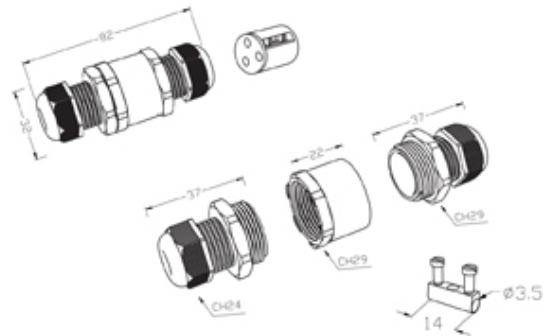

## Range: Weatherproof/Waterproof Connectors

Part Number: THB.390.D3C.4

### DESCRIPTION

TeeTube with innovative cable glands, 3 Pole Screw - wp 10.5mm to 14.5mm, 2.5 mm max conductor size IP68 24A 450V 2 cable entries

### WEATHERPROOF/WATERPROOF CONNECTORS FEATURES

- Tough, robust construction with large cable range acceptance
- Straight through, T splitter and Y splitter versions available
- Dual terminal versions available for easy fitting and looping of conductors (2+2 and 3+3 poles)
- Temperature rating of -40°C to +125°C

## SPECIFICATION

Cable Entries	2
Max Current (A)	24
Max Voltage (V)	450
Number of Poles	3
Max Conductor Size (Sq mm)	2.5
Minimum Cable Diameter (mm)	10.5
Maximum Cable Diameter (mm)	14
IP Rating	68
Min Temperature Rating °C	-40
Max Temperature Rating °C	125
Temperature "T" Rating	T125
Body Material	PA66 / TPE
Fixing System	Cable
Terminal Type	Screw - wp