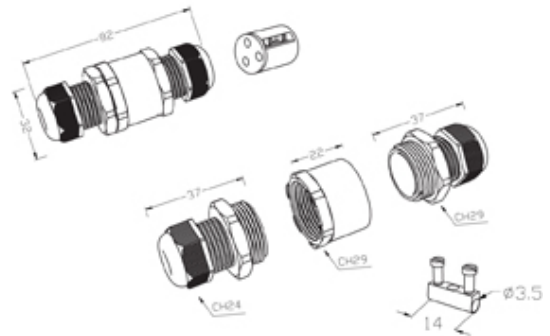

TeeTube

Range: Weatherproof/Waterproof Connectors

Order Code: THB.390.D3C.1

DESCRIPTION

TeeTube with innovative cable glands, 3 Pole Screw - wp 7mm to 10.5mm, 2.5 mm max conductor size IP68 24A 450V 2 cable entries

WEATHERPROOF/WATERPROOF CONNECTORS FEATURES

- Tough, robust construction with large cable range acceptance
- Straight through, T splitter and Y splitter versions available
- Dual terminal versions available for easy fitting and looping of conductors (2+2 and 3+3 poles)
- Temperature rating of -40°C to +125°C

Features may vary by product throughout the range.

Subject to technical modification without notice.

Typographical and other errors do not justify claim for damages.

SPECIFICATION

Cable Entries	2
Max Current (A)	24
Max Voltage (V)	450
Number of Poles	3
Max Conductor Size (Sq mm)	2.5
Minimum Cable Diameter (mm)	7
Maximum Cable Diameter (mm)	10.5
IP Rating	68
Min Temperature Rating °C	-40
Max Temperature Rating °C	125
Temperature "T" Rating	T125
Body Material	PA66 / TPE
Fixing System	Cable
Terminal Type	Screw - wp