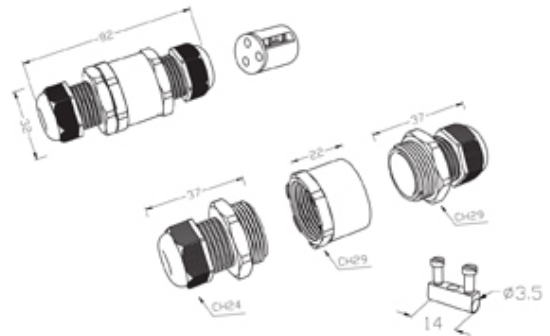

## Range: Weatherproof/Waterproof Connectors

Order Code: THB.390.D3A.1

### DESCRIPTION

TeeTube with innovative cable glands, 3 Pole Screw - end barrier contact 7mm to 10.5mm, 4 mm max conductor size IP68 32A 450V 2 cable entries

### WEATHERPROOF/WATERPROOF CONNECTORS FEATURES

- Tough, robust construction with large cable range acceptance
- Straight through, T splitter and Y splitter versions available
- Dual terminal versions available for easy fitting and looping of conductors (2+2 and 3+3 poles)
- Temperature rating of -40°C to +125°C

## SPECIFICATION

Cable Entries	2
Max Current (A)	32
Max Voltage (V)	450
Number of Poles	3
Max Conductor Size (Sq mm)	4
Minimum Cable Diameter (mm)	7
Maximum Cable Diameter (mm)	10.5
IP Rating	68
Min Temperature Rating °C	-40
Max Temperature Rating °C	125
Temperature "T" Rating	T125
Body Material	PA66 / TPE
Fixing System	Cable
Terminal Type	Screw - end barrier contact