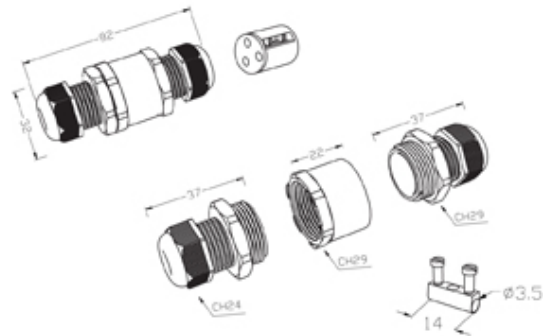

## Range: Weatherproof/Waterproof Connectors

Order Code: THB.390.D2C.4

### DESCRIPTION

TeeTube with innovative cable glands, 2 Pole Screw - wp 10.5mm to 14.5mm, 2.5 mm max conductor size IP68 24A 450V 2 cable entries

### WEATHERPROOF/WATERPROOF CONNECTORS FEATURES

- Tough, robust construction with large cable range acceptance
- Straight through, T splitter and Y splitter versions available
- Dual terminal versions available for easy fitting and looping of conductors (2+2 and 3+3 poles)
- Temperature rating of -40°C to +125°C

## SPECIFICATION

Cable Entries	2
Max Current (A)	24
Max Voltage (V)	450
Number of Poles	2
Max Conductor Size (Sq mm)	2.5
Minimum Cable Diameter (mm)	10.5
Maximum Cable Diameter (mm)	14.5
IP Rating	68
Min Temperature Rating °C	-40
Max Temperature Rating °C	125
Temperature "T" Rating	T125
Body Material	PA66 / TPE
Fixing System	Cable
Terminal Type	Screw - wp