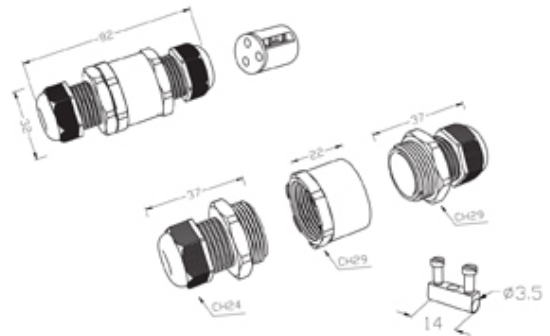

## Range: Weatherproof/Waterproof Connectors

Order Code: THB.390.D2C.1

### DESCRIPTION

TeeTube with innovative cable glands, 2 Pole Screw - wp 7mm to 10.5mm, 2.5 mm max conductor size IP68 24A 450V 2 cable entries

### WEATHERPROOF/WATERPROOF CONNECTORS FEATURES

- Tough, robust construction with large cable range acceptance
- Straight through, T splitter and Y splitter versions available
- Dual terminal versions available for easy fitting and looping of conductors (2+2 and 3+3 poles)
- Temperature rating of -40°C to +125°C

## SPECIFICATION

Cable Entries	2
Max Current (A)	24
Max Voltage (V)	450
Number of Poles	2
Max Conductor Size (Sq mm)	2.5
Minimum Cable Diameter (mm)	7
Maximum Cable Diameter (mm)	10.5
IP Rating	68
Min Temperature Rating °C	-40
Max Temperature Rating °C	125
Temperature "T" Rating	T125
Body Material	PA66 / TPE
Fixing System	Cable
Terminal Type	Screw - wp