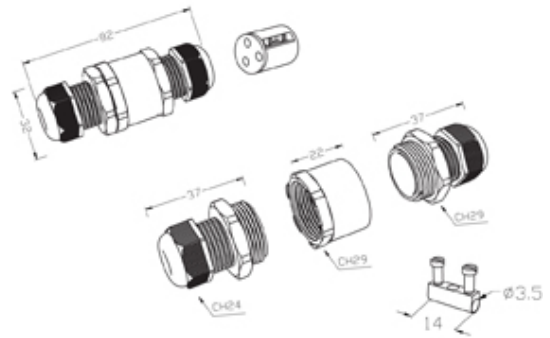

TeeTube

Range: Weatherproof/Waterproof Connectors

Order Code: THB.390.D2A.6

DESCRIPTION

TeeTube with innovative cable glands, 2 Pole Screw - end barrier contact 14mm to 17mm, 4 mm max conductor size IP68 32A 450V 2 cable entries

WEATHERPROOF/WATERPROOF CONNECTORS FEATURES

- Tough, robust construction with large cable range acceptance
- Straight through, T splitter and Y splitter versions available
- Dual terminal versions available for easy fitting and looping of conductors (2+2 and 3+3 poles)
- Temperature rating of -40°C to +125°C

Features may vary by product throughout the range.

Subject to technical modification without notice.

Typographical and other errors do not justify claim for damages.

SPECIFICATION

Cable Entries	2
Max Current (A)	32
Max Voltage (V)	450
Number of Poles	2
Max Conductor Size (Sq mm)	4
Minimum Cable Diameter (mm)	14
Maximum Cable Diameter (mm)	17
IP Rating	68
Min Temperature Rating °C	-40
Max Temperature Rating °C	125
Temperature "T" Rating	T125
Body Material	PA66 / TPE
Fixing System	Cable
Terminal Type	Screw - end barrier contact