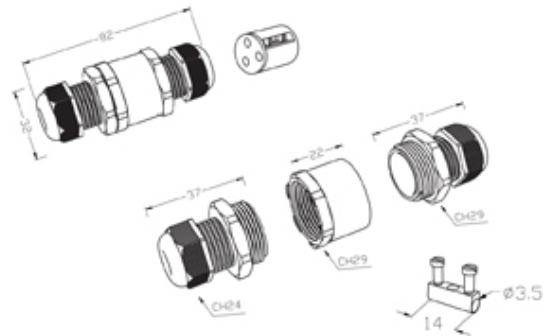

## Range: Weatherproof/Waterproof Connectors

Order Code: THB.390.D2A.5

### DESCRIPTION

TeeTube with innovative cable glands, 2 Pole Screw - end barrier contact 10.5mm to 14mm on one gland 14mm to 17mm on the other gland, 4 mm max conductor size IP68 32A 450V 2 cable entries

### WEATHERPROOF/WATERPROOF CONNECTORS FEATURES

- Tough, robust construction with large cable range acceptance
- Straight through, T splitter and Y splitter versions available
- Dual terminal versions available for easy fitting and looping of conductors (2+2 and 3+3 poles)
- Temperature rating of -40°C to +125°C

## SPECIFICATION

<b>Cable Entries</b>	2
<b>Max Current (A)</b>	32
<b>Max Voltage (V)</b>	450
<b>Number of Poles</b>	2
<b>Max Conductor Size (Sq mm)</b>	4
<b>Minimum Cable Diameter (mm)</b>	10.5
<b>Maximum Cable Diameter (mm)</b>	17
<b>IP Rating</b>	68
<b>Min Temperature Rating °C</b>	-40
<b>Max Temperature Rating °C</b>	125
<b>Temperature "T" Rating</b>	T125
<b>Body Material</b>	PA66 / TPE
<b>Fixing System</b>	Cable
<b>Terminal Type</b>	Screw - end barrier contact