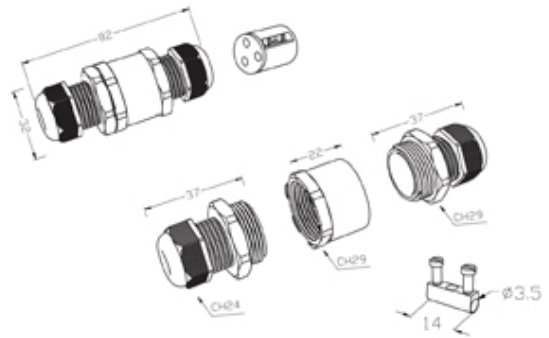

TeeTube

Range: Weatherproof/Waterproof Connectors

Order Code: CWP-TTZ-BAW-N02 (THB.390.C3B)

DESCRIPTION

TeeTube Mini 2 Pole Screw - wp 7mm to 13.5mm, 2.5 mm max conductor size IP68 24A 450V 3 cable entries

WEATHERPROOF/WATERPROOF CONNECTORS FEATURES

- Tough, robust construction with large cable range acceptance
- Straight through, T splitter and Y splitter versions available
- Dual terminal versions available for easy fitting and looping of conductors (2+2 and 3+3 poles)
- Temperature rating of -40°C to +125°C

Features may vary by product throughout the range.

Subject to technical modification without notice.

Typographical and other errors do not justify claim for damages.

SPECIFICATION

Cable Entries	3
Max Current (A)	24
Max Voltage (V)	450
Number of Poles	2
Max Conductor Size (Sq mm)	2.5
Minimum Cable Diameter (mm)	7
Maximum Cable Diameter (mm)	13.5
IP Rating	68
Min Temperature Rating °C	-40
Max Temperature Rating °C	125
Temperature "T" Rating	T85
Body Material	PA66 / TPE
Fixing System	Cable
Terminal Type	Screw - wp