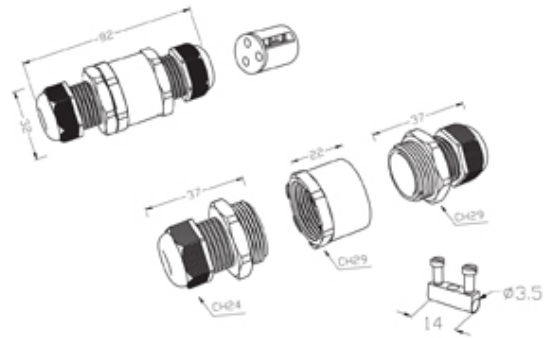

TeeTube

Range: Weatherproof/Waterproof Connectors

Order Code: THB.390.B3B

Product Image
Not Available

DESCRIPTION

TeeTube Mini "Elbow shape" 2 Pole Screw - wp 7mm to 13.5mm, 2.5 mm max conductor size IP68 24A 450V 2 cable entries

WEATHERPROOF/WATERPROOF CONNECTORS FEATURES

- Tough, robust construction with large cable range acceptance
- Straight through, T splitter and Y splitter versions available
- Dual terminal versions available for easy fitting and looping of conductors (2+2 and 3+3 poles)
- Temperature rating of -40°C to +125°C

Features may vary by product throughout the range.

Subject to technical modification without notice.

Typographical and other errors do not justify claim for damages.

SPECIFICATION

Type	Joint connector (re-usable/re-accessible)
Colour	Black
Length (mm)	73
Width (mm)	32
Depth (mm)	61
Cable Entries	2
Max Current (A)	24
Max Voltage (V)	450
Number of Poles	2
Min Conductor Size (Sq mm)	0.25
Max Conductor Size (Sq mm)	2.5
Minimum Cable Diameter (mm)	7
Maximum Cable Diameter (mm)	13.5
IP Rating	68
Min Temperature Rating °C	-40
Max Temperature Rating °C	125
Temperature "T" Rating	T85
Body Material	PA66 GF UL94 V0 GWT 960Â°C
Fixing System	Cable
Terminal Type	Screw with push-wire clamp (M3 - max. 0.5 Nm)