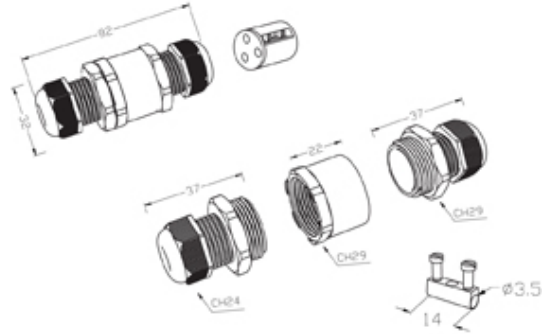

### THB.390.B3A

TeeTube Mini "Elbow shape" 3 Pole Screw - wp 7mm to 13.5mm, 2.5 mm max conductor size IP68 24A 450V 2 cable entries

#### SPECIFICATION

Type	Joint connector (re-usable/re-accessible)
Cable Entries	2
Number of Poles	3
Terminal Type	Screw with push-wire clamp (M3 - max. 0.5 Nm)
Corrosion Resistance	Salt mist, 1.000 ore, 5% salt solutions, 35°C EN60068-2-11:2000, Test Ka (168h)
Body Material	PA66 GF UL94 V0 GWT 960°C
Colour	Black
IP Rating	68
Min Conductor Size (Sq mm)	0.25
Max Conductor Size (Sq mm)	2.5
Max Current (A)	24
Max Voltage (V)	450
Minimum Temp Rating °C	-40
Maximum Temp Rating °C	125
Minimum Cable Diameter (mm)	7
Maximum Cable Diameter (mm)	13.5
Depth (mm)	61
Fixing System	Cable
Length (mm)	73
Temperature "T" Rating	T85
Width (mm)	32