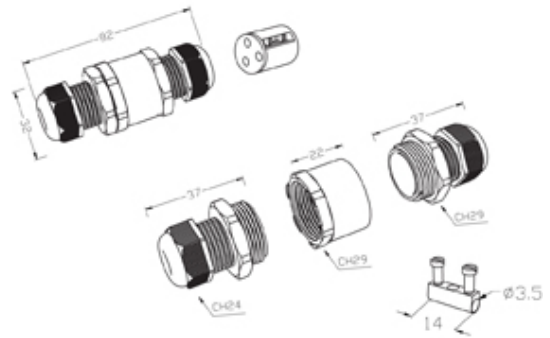

## Range: Weatherproof/Waterproof Connectors

Order Code: THB.390.B1B

Product Image  
Not Available

### DESCRIPTION

TeeTube Mini "Elbow shape" 2 Pole Screw - end barrier contact 7mm to 13.5mm, 4 mm max conductor size IP68 32A 450V 2 cable entries

### WEATHERPROOF/WATERPROOF CONNECTORS FEATURES

- Tough, robust construction with large cable range acceptance
- Straight through, T splitter and Y splitter versions available
- Dual terminal versions available for easy fitting and looping of conductors (2+2 and 3+3 poles)
- Temperature rating of -40°C to +125°C

## SPECIFICATION

Type	Joint connector (re-usable/re-accessible)
Colour	Black
Length (mm)	73
Width (mm)	32
Depth (mm)	61
Cable Entries	2
Max Current (A)	32
Max Voltage (V)	450
Number of Poles	2
Min Conductor Size (Sq mm)	0.5
Max Conductor Size (Sq mm)	4
Minimum Cable Diameter (mm)	7
Maximum Cable Diameter (mm)	13.5
IP Rating	68
Min Temperature Rating °C	-40
Max Temperature Rating °C	125
Temperature "T" Rating	T85
Body Material	PA66 GF UL94 V0 GWT 960Å°C
Corrosion Resistance	Salt mist, 1.000 ore, 5% salt solutions, 35Å°C EN60068-2-11:2000, Test Ka (168h)
Fixing System	Cable
Terminal Type	Screw (M3 - max. 0.5 Nm)