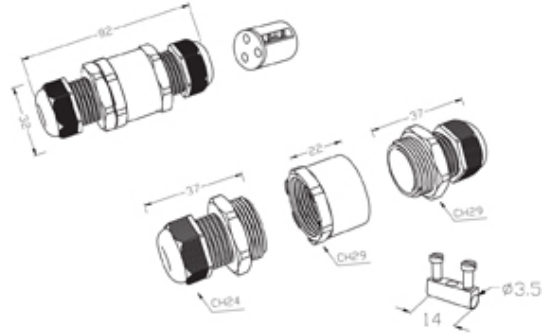

### THB.390.A3A

TeeTube Mini 3 Pole Screw - wp 7mm to 13.5mm, 2.5 mm max conductor size IP68 24A 450V 2 cable entries

#### SPECIFICATION

Type	Joint connector (re-usable/re-accessible)
Cable Entries	2
Number of Poles	3
Terminal Type	Screw with push-wire clamp (M3 - max. 0.5 Nm)
Corrosion Resistance	Salt mist, 1.000 ore, 5% salt solutions, 35°C EN60068-2-11:2000, Test Ka (168h)
Body Material	PA66 GF UL94 V0 GWT 960°C
Colour	Black
IP Rating	68
Min Conductor Size (Sq mm)	0.25
Max Conductor Size (Sq mm)	2.5
Max Current (A)	24
Max Voltage (V)	450
Minimum Temp Rating °C	-40
Maximum Temp Rating °C	125
Minimum Cable Diameter (mm)	7
Maximum Cable Diameter (mm)	13.5
Fixing System	Cable
Length (mm)	82
Temperature "T" Rating	T85
Width (mm)	32