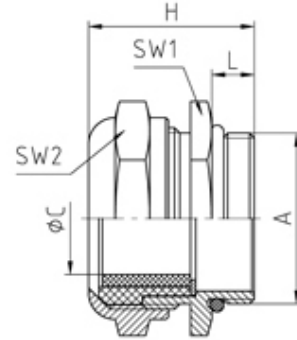

## 101021M25ES

Wadi cable gland PG21 M25X1,5thread length 7.5, min/max cable dia 13-20

### SPECIFICATION

<b>Product Type</b>	ES
<b>Body Material</b>	Stainless steel
<b>Min Temperature °C</b>	-30
<b>Max Temperature °C</b>	100
<b>IP Rating</b>	65
<b>Thread Size</b>	M25
<b>Clamping Range Min (mm)</b>	13
<b>Clamping Range Max (mm)</b>	20
<b>External Connecting Thread Type</b>	Metric
<b>Thread Length (mm)</b>	7.5
<b>Sealing Insert</b>	Nitrile rubber
<b>Washer Material</b>	Brass, nickel-plated
<b>Width Across Flat 1 (mm)</b>	32
<b>Width Across Flat 2 (mm)</b>	32
<b>Height (mm)</b>	31
<b>Connecting Thread Size</b>	M25x1.5
<b>Additional Material Detail</b>	Body - Stainless steel 1.4305, O-Ring - Nitrile rubber