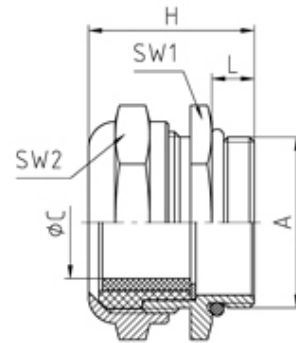

### 101011M16ES

Wadi cable gland PG11 M16X1,5 thread length 6, min/max cable dia 7-11.5

#### SPECIFICATION

Product Type	ES
Body Material	Stainless steel
Min Temperature °C	-30
Max Temperature °C	100
IP Rating	65
Thread Size	M16
Clamping Range Min (mm)	7
Clamping Range Max (mm)	11.5
External Connecting Thread Type	Metric
Thread Length (mm)	6
Sealing Insert	Nitrile rubber
Washer Material	Brass, nickel-plated
Width Across Flat 1 (mm)	20
Width Across Flat 2 (mm)	20
Height (mm)	25
Connecting Thread Size	M16x1.5
Additional Material Detail	Body - Stainless steel 1.4305, O-Ring - Nitrile rubber