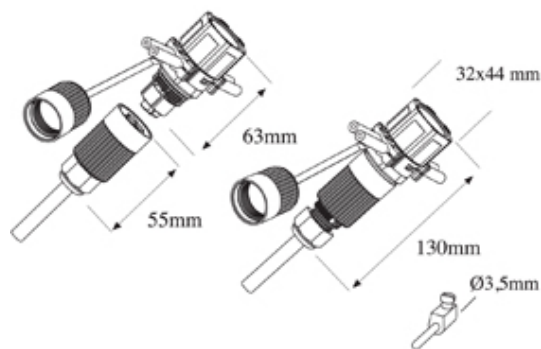

## Range: Weatherproof/Waterproof Connectors

Order Code: CWP-PNB-SAB-S03O (THB.388.B3A)

### DESCRIPTION

TeePlug Powersocket 3 pole Screw terminal, 4 mm max conductor size  
IP20 25A 400V 1 cable entry

### WEATHERPROOF/WATERPROOF CONNECTORS FEATURES

- Up to IP68 versions available
- Various configurations available
- Components are keyway coded to ensure correct assembly
- All products are quick and simple to install
- Bulkhead/chassis mount options available (depending on product type)
- Temperature range of -20°C to +125°C

## SPECIFICATION

Type	Socket
Cable Entries	1
Max Current (A)	25
Max Voltage (V)	400
Number of Poles	3
Max Conductor Size (Sq mm)	4
IP Rating	20
Min Temperature Rating °C	-40
Max Temperature Rating °C	125
Temperature "T" Rating	T125
Body Material	PA66
Fixing System	Cable
Terminal Type	Screw