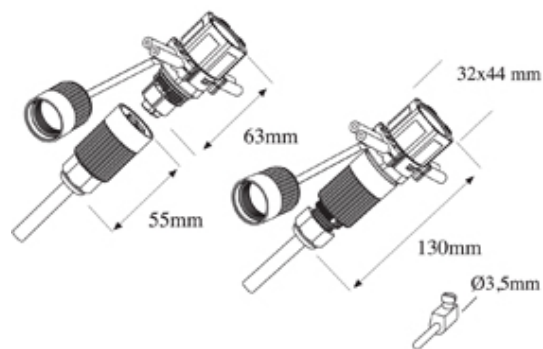

## Range: Weatherproof/Waterproof Connectors

Order Code: THB.388.A3A.AG

### DESCRIPTION

TeePlug 3 pole Screw silver plated terminal, 4 mm max conductor size  
IP20 25A 400V 1 cable entry

### WEATHERPROOF/WATERPROOF CONNECTORS FEATURES

- Up to IP68 versions available
- Various configurations available
- Components are keyway coded to ensure correct assembly
- All products are quick and simple to install
- Bulkhead/chassis mount options available (depending on product type)
- Temperature range of -20°C to +125°C

## SPECIFICATION

Type	Plug
Cable Entries	1
Max Current (A)	25
Max Voltage (V)	400
Number of Poles	3
Max Conductor Size (Sq mm)	4
IP Rating	20
Min Temperature Rating °C	-40
Max Temperature Rating °C	125
Temperature "T" Rating	T125
Body Material	PA66
Fixing System	Cable
Terminal Type	Screw silver plated