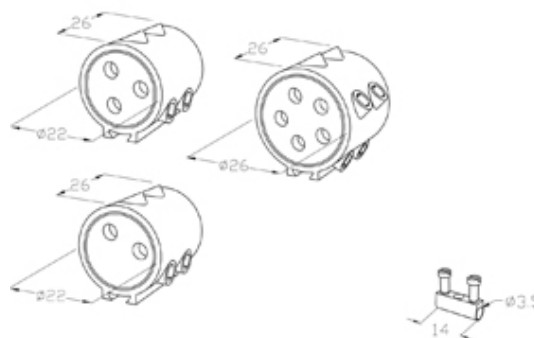

## Range: Weatherproof/Waterproof Connectors

Order Code: CWP-ACS-32A-2X05G (THB.021.B1A)

### DESCRIPTION

5 Pole compact TeeDrum end barrier contact terminal

## SPECIFICATION

Max Current (A)	32
Max Voltage (V)	450
Number of Poles	5
Max Conductor Size (Sq mm)	4
IP Rating	20
Min Temperature Rating °C	-40
Max Temperature Rating °C	125
Temperature "T" Rating	T125
Body Material	PA66
Terminal Type	Screw - end barrier contact