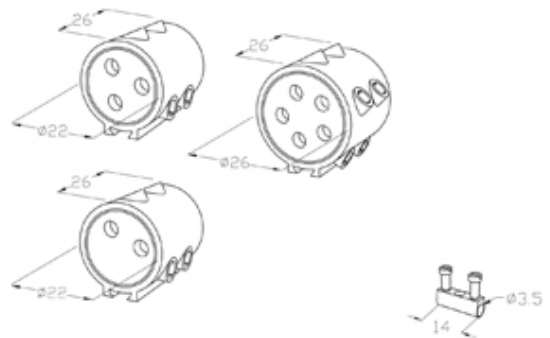

TeeDrum

Range: Weatherproof/Waterproof Connectors

Order Code: CWP-ACS-32A-2X030 (THB.021.A1A)

DESCRIPTION

3 Pole compact TeeDrum end barrier contact terminal

WEATHERPROOF/WATERPROOF CONNECTORS FEATURES

- The TeeDrum solution can be used as a stand alone connectors or installed in teetube
- TeeDrum solutions have been designed to guarantee safety and reliability of the connections
- The combination of the TeeDrum & teetube solution offers protection up to IP68
- TH021 is finger safe

Features may vary by product throughout the range.

Subject to technical modification without notice.

Typographical and other errors do not justify claim for damages.

SPECIFICATION

| | |
|----------------------------|-----------------------------|
| Max Current (A) | 32 |
| Max Voltage (V) | 450 |
| Number of Poles | 3 |
| Max Conductor Size (Sq mm) | 4 |
| IP Rating | 20 |
| Min Temperature Rating °C | -40 |
| Max Temperature Rating °C | 125 |
| Temperature "T" Rating | T125 |
| Body Material | PA66 |
| Terminal Type | Screw - end barrier contact |