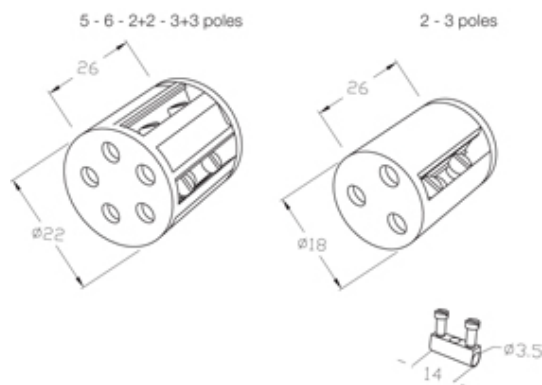

## Range: Weatherproof/Waterproof Connectors

Order Code: OTP-TNO-THB.020.E1A (THB.020.E1A)

### DESCRIPTION

2 Pole TeeDrum end barrier contact terminal

## SPECIFICATION

Max Current (A)	32
Max Voltage (V)	450
Number of Poles	2
Max Conductor Size (Sq mm)	4
Min Temperature Rating °C	-40
Max Temperature Rating °C	125
Temperature "T" Rating	T125
Body Material	PA66
Terminal Type	Screw - end barrier contact