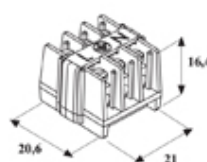

TeeBlock

Range: Weatherproof/Waterproof Connectors

Order Code: CWP-ALW-24A-2X02N (THB.026.C2A)

DESCRIPTION

2 Pole TeeBlock screw- wp terminal 32A 450V

WEATHERPROOF/WATERPROOF CONNECTORS FEATURES

- Unique T style connector TH029 saves installation time and effort
- Range includes insulation piercing options
- Large conductor size capability with rising clamp fitting of TH027 enables easier installation
- The 3 and 5 pole options of TH026 gives flexibility of configuration when used with the Teebox
- TH032, 4+4 terminals colour for LED applications

Features may vary by product throughout the range.

Subject to technical modification without notice.

Typographical and other errors do not justify claim for damages.

SPECIFICATION

Max Current (A)	24
Max Voltage (V)	450
Number of Poles	2
Max Conductor Size (Sq mm)	2.5
Min Temperature Rating °C	-40
Max Temperature Rating °C	125
Temperature "T" Rating	T125
Body Material	PA66
Terminal Type	Screw - wp