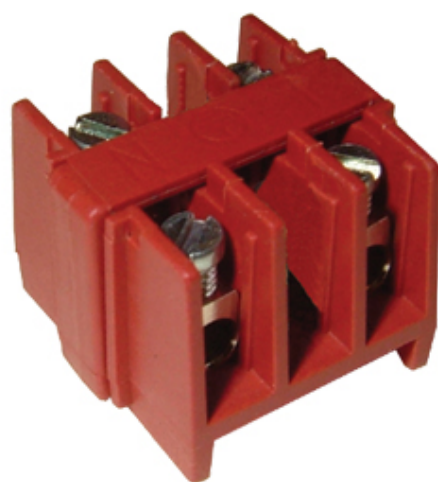

TeeBlock

Range: Weatherproof/Waterproof Connectors

Order Code: CWP-ALW-24A-2X02N (THB.026.C2A)

DESCRIPTION

2 Pole TeeBlock screw- wp terminal 32A 450V

WEATHERPROOF/WATERPROOF CONNECTORS FEATURES

- Unique T style connector TH029 saves installation time and effort
- Range includes insulation piercing options
- Large conductor size capability with rising clamp fitting of TH027 enables easier installation
- The 3 and 5 pole options of TH026 gives flexibility of configuration when used with the Teebox
- TH032, 4+4 terminals colour for LED applications

Features may vary by product throughout the range.

Subject to technical modification without notice.

Typographical and other errors do not justify claim for damages.

SPECIFICATION

Max Current (A)	24
Max Voltage (V)	450
Number of Poles	2
Max Conductor Size (Sq mm)	2.5
Min Temperature Rating °C	-40
Max Temperature Rating °C	125
Temperature "T" Rating	T125
Body Material	PA66
Terminal Type	Screw - wp