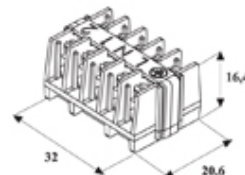

TeeBlock

Range: Weatherproof/Waterproof Connectors

Order Code: CWP-ALW-24A-2X02N (THB.026.C2A)

DESCRIPTION

2 Pole TeeBlock screw- wp terminal 32A 450V

WEATHERPROOF/WATERPROOF CONNECTORS FEATURES

- Unique T style connector TH029 saves installation time and effort
- Range includes insulation piercing options
- Large conductor size capability with rising clamp fitting of TH027 enables easier installation
- The 3 and 5 pole options of TH026 gives flexibility of configuration when used with the Teebox
- TH032, 4+4 terminals colour for LED applications

Features may vary by product throughout the range.

Subject to technical modification without notice.

Typographical and other errors do not justify claim for damages.

SPECIFICATION

Max Current (A)	24
Max Voltage (V)	450
Number of Poles	2
Max Conductor Size (Sq mm)	2.5
Min Temperature Rating °C	-40
Max Temperature Rating °C	125
Temperature "T" Rating	T125
Body Material	PA66
Terminal Type	Screw - wp