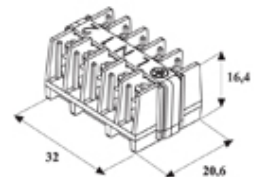

TeeBlock

Range: Weatherproof/Waterproof Connectors

Order Code: CWP-ALS-32A-2X02N (THB.026.C1A)

DESCRIPTION

2 Pole TeeBlock standard terminal 32A 450V

WEATHERPROOF/WATERPROOF CONNECTORS FEATURES

- Unique T style connector TH029 saves installation time and effort
- Range includes insulation piercing options
- Large conductor size capability with rising clamp fitting of TH027 enables easier installation
- The 3 and 5 pole options of TH026 gives flexibility of configuration when used with the Teebox
- TH032, 4+4 terminals colour for LED applications

Features may vary by product throughout the range.

Subject to technical modification without notice.

Typographical and other errors do not justify claim for damages.

SPECIFICATION

Max Current (A)	32
Max Voltage (V)	450
Number of Poles	2
Max Conductor Size (Sq mm)	4
Min Temperature Rating °C	-40
Max Temperature Rating °C	125
Temperature "T" Rating	T125
Body Material	PA66
Terminal Type	Standard