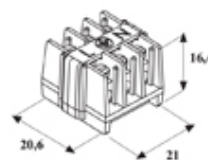

TeeBlock

Range: Weatherproof/Waterproof Connectors

Order Code: CWP-ALS-32A-2X02N (THB.026.C1A)

DESCRIPTION

2 Pole TeeBlock standard terminal 32A 450V

WEATHERPROOF/WATERPROOF CONNECTORS FEATURES

- Unique T style connector TH029 saves installation time and effort
- Range includes insulation piercing options
- Large conductor size capability with rising clamp fitting of TH027 enables easier installation
- The 3 and 5 pole options of TH026 gives flexibility of configuration when used with the Teebox
- TH032, 4+4 terminals colour for LED applications

Features may vary by product throughout the range.

Subject to technical modification without notice.

Typographical and other errors do not justify claim for damages.

SPECIFICATION

Max Current (A)	32
Max Voltage (V)	450
Number of Poles	2
Max Conductor Size (Sq mm)	4
Min Temperature Rating °C	-40
Max Temperature Rating °C	125
Temperature "T" Rating	T125
Body Material	PA66
Terminal Type	Standard