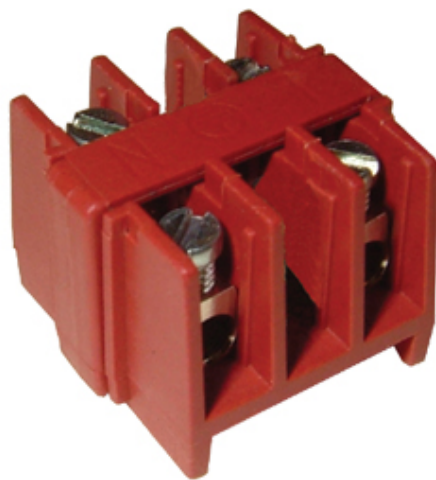

TeeBlock

Range: Weatherproof/Waterproof Connectors

Order Code: CWP-ALS-32A-2X02N (THB.026.C1A)

DESCRIPTION

2 Pole TeeBlock standard terminal 32A 450V

WEATHERPROOF/WATERPROOF CONNECTORS FEATURES

- Unique T style connector TH029 saves installation time and effort
- Range includes insulation piercing options
- Large conductor size capability with rising clamp fitting of TH027 enables easier installation
- The 3 and 5 pole options of TH026 gives flexibility of configuration when used with the Teebox
- TH032, 4+4 terminals colour for LED applications

Features may vary by product throughout the range.

Subject to technical modification without notice.

Typographical and other errors do not justify claim for damages.

SPECIFICATION

Max Current (A)	32
Max Voltage (V)	450
Number of Poles	2
Max Conductor Size (Sq mm)	4
Min Temperature Rating °C	-40
Max Temperature Rating °C	125
Temperature "T" Rating	T125
Body Material	PA66
Terminal Type	Standard