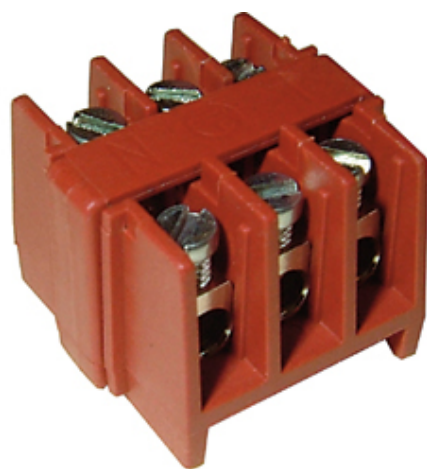

TeeBlock

Range: Weatherproof/Waterproof Connectors

Order Code: CWP-ALW-24A-2X030 (THB.026.B2A)

DESCRIPTION

3 Pole TeeBlock screw- wp terminal 24A 450V

WEATHERPROOF/WATERPROOF CONNECTORS FEATURES

- Unique T style connector TH029 saves installation time and effort
- Range includes insulation piercing options
- Large conductor size capability with rising clamp fitting of TH027 enables easier installation
- The 3 and 5 pole options of TH026 gives flexibility of configuration when used with the Teebox
- TH032, 4+4 terminals colour for LED applications

Features may vary by product throughout the range.

Subject to technical modification without notice.

Typographical and other errors do not justify claim for damages.

SPECIFICATION

| | |
|----------------------------|------------|
| Max Current (A) | 24 |
| Max Voltage (V) | 450 |
| Number of Poles | 3 |
| Max Conductor Size (Sq mm) | 2.5 |
| Min Temperature Rating °C | -40 |
| Max Temperature Rating °C | 125 |
| Temperature "T" Rating | T125 |
| Body Material | PA66 |
| Terminal Type | Screw - wp |