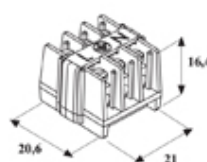

TeeBlock

Range: Weatherproof/Waterproof Connectors

Order Code: CWP-ALW-24A-2X030 (THB.026.B2A)

DESCRIPTION

3 Pole TeeBlock screw- wp terminal 24A 450V

WEATHERPROOF/WATERPROOF CONNECTORS FEATURES

- Unique T style connector TH029 saves installation time and effort
- Range includes insulation piercing options
- Large conductor size capability with rising clamp fitting of TH027 enables easier installation
- The 3 and 5 pole options of TH026 gives flexibility of configuration when used with the Teebox
- TH032, 4+4 terminals colour for LED applications

Features may vary by product throughout the range.

Subject to technical modification without notice.

Typographical and other errors do not justify claim for damages.

SPECIFICATION

| | |
|----------------------------|------------|
| Max Current (A) | 24 |
| Max Voltage (V) | 450 |
| Number of Poles | 3 |
| Max Conductor Size (Sq mm) | 2.5 |
| Min Temperature Rating °C | -40 |
| Max Temperature Rating °C | 125 |
| Temperature "T" Rating | T125 |
| Body Material | PA66 |
| Terminal Type | Screw - wp |