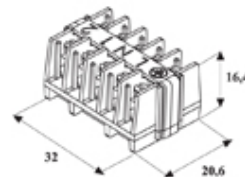

TeeBlock

Range: Weatherproof/Waterproof Connectors

Order Code: CWP-ALW-24A-2X030 (THB.026.B2A)

DESCRIPTION

3 Pole TeeBlock screw- wp terminal 24A 450V

WEATHERPROOF/WATERPROOF CONNECTORS FEATURES

- Unique T style connector TH029 saves installation time and effort
- Range includes insulation piercing options
- Large conductor size capability with rising clamp fitting of TH027 enables easier installation
- The 3 and 5 pole options of TH026 gives flexibility of configuration when used with the Teebox
- TH032, 4+4 terminals colour for LED applications

Features may vary by product throughout the range.

Subject to technical modification without notice.

Typographical and other errors do not justify claim for damages.

SPECIFICATION

| | |
|----------------------------|------------|
| Max Current (A) | 24 |
| Max Voltage (V) | 450 |
| Number of Poles | 3 |
| Max Conductor Size (Sq mm) | 2.5 |
| Min Temperature Rating °C | -40 |
| Max Temperature Rating °C | 125 |
| Temperature "T" Rating | T125 |
| Body Material | PA66 |
| Terminal Type | Screw - wp |