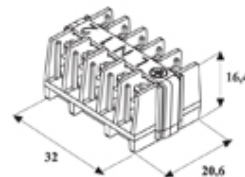

### DESCRIPTION

5 Pole TeeBlock screw- wp terminal, max temp 200°C 32A 450V

## SPECIFICATION

Max Current (A)	24
Max Voltage (V)	450
Number of Poles	5
Max Conductor Size (Sq mm)	2.5
Min Temperature Rating °C	-40
Max Temperature Rating °C	200
Temperature "T" Rating	T200
Body Material	PPS
Terminal Type	Screw - wp