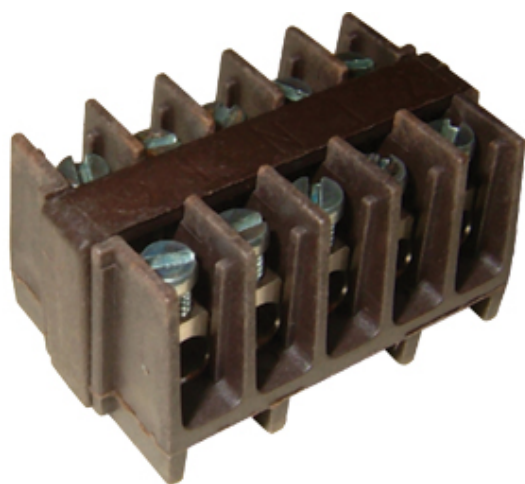

# TeeBlock

## Range: Weatherproof/Waterproof Connectors

Order Code: THB.026.A2B

### DESCRIPTION

5 Pole TeeBlock screw- wp terminal, max temp 200°C 32A 450V

### WEATHERPROOF/WATERPROOF CONNECTORS FEATURES

- Unique T style connector TH029 saves installation time and effort
- Range includes insulation piercing options
- Large conductor size capability with rising clamp fitting of TH027 enables easier installation
- The 3 and 5 pole options of TH026 gives flexibility of configuration when used with the Teebox
- TH032, 4+4 terminals colour for LED applications