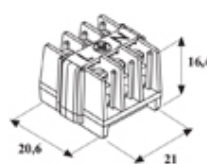

### DESCRIPTION

5 Pole TeeBlock screw- wp terminal, max temp 200°C 32A 450V

## SPECIFICATION

Max Current (A)	24
Max Voltage (V)	450
Number of Poles	5
Max Conductor Size (Sq mm)	2.5
Min Temperature Rating °C	-40
Max Temperature Rating °C	200
Temperature "T" Rating	T200
Body Material	PPS
Terminal Type	Screw - wp