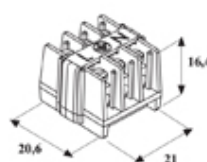

TeeBlock

Range: Weatherproof/Waterproof Connectors

Order Code: CWP-ALW-24A-2X05G (THB.026.A2A)

DESCRIPTION

5 Pole TeeBlock screw- wp terminal 24A 450V

WEATHERPROOF/WATERPROOF CONNECTORS FEATURES

- Unique T style connector TH029 saves installation time and effort
- Range includes insulation piercing options
- Large conductor size capability with rising clamp fitting of TH027 enables easier installation
- The 3 and 5 pole options of TH026 gives flexibility of configuration when used with the Teebox
- TH032, 4+4 terminals colour for LED applications

Features may vary by product throughout the range.

Subject to technical modification without notice.

Typographical and other errors do not justify claim for damages.

SPECIFICATION

Max Current (A)	24
Max Voltage (V)	450
Number of Poles	5
Max Conductor Size (Sq mm)	2.5
Min Temperature Rating °C	-40
Max Temperature Rating °C	125
Temperature "T" Rating	T125
Body Material	PA66
Terminal Type	Screw - wp