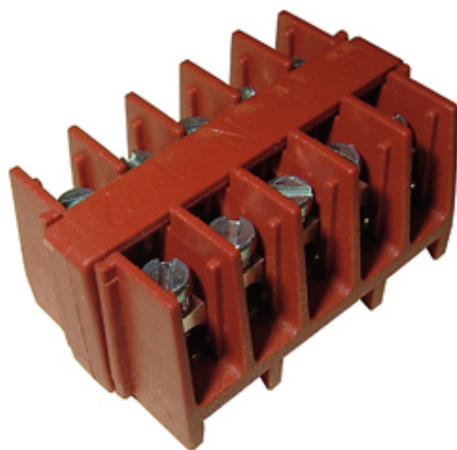

TeeBlock

Range: Weatherproof/Waterproof Connectors

Order Code: CWP-ALW-24A-2X05G (THB.026.A2A)

DESCRIPTION

5 Pole TeeBlock screw- wp terminal 24A 450V

WEATHERPROOF/WATERPROOF CONNECTORS FEATURES

- Unique T style connector TH029 saves installation time and effort
- Range includes insulation piercing options
- Large conductor size capability with rising clamp fitting of TH027 enables easier installation
- The 3 and 5 pole options of TH026 gives flexibility of configuration when used with the Teebox
- TH032, 4+4 terminals colour for LED applications

Features may vary by product throughout the range.

Subject to technical modification without notice.

Typographical and other errors do not justify claim for damages.

SPECIFICATION

Max Current (A)	24
Max Voltage (V)	450
Number of Poles	5
Max Conductor Size (Sq mm)	2.5
Min Temperature Rating °C	-40
Max Temperature Rating °C	125
Temperature "T" Rating	T125
Body Material	PA66
Terminal Type	Screw - wp