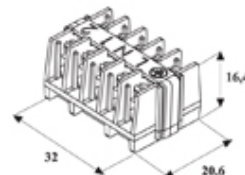

TeeBlock

Range: Weatherproof/Waterproof Connectors

Order Code: CWP-ALW-24A-2X05G (THB.026.A2A)

DESCRIPTION

5 Pole TeeBlock screw- wp terminal 24A 450V

WEATHERPROOF/WATERPROOF CONNECTORS FEATURES

- Unique T style connector TH029 saves installation time and effort
- Range includes insulation piercing options
- Large conductor size capability with rising clamp fitting of TH027 enables easier installation
- The 3 and 5 pole options of TH026 gives flexibility of configuration when used with the Teebox
- TH032, 4+4 terminals colour for LED applications

Features may vary by product throughout the range.

Subject to technical modification without notice.

Typographical and other errors do not justify claim for damages.

SPECIFICATION

Max Current (A)	24
Max Voltage (V)	450
Number of Poles	5
Max Conductor Size (Sq mm)	2.5
Min Temperature Rating °C	-40
Max Temperature Rating °C	125
Temperature "T" Rating	T125
Body Material	PA66
Terminal Type	Screw - wp