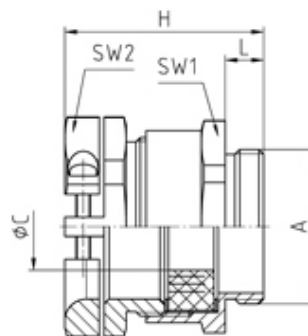

# Nickel Plated Brass Metric Cable Glands

Range: Cable Glands/Grommets

Order Code: 19.516M25

---

---

## DESCRIPTION

Cable gland with clamping jaw, PG16/M25 thread length 7 min/max cable dia 11.5-14.5

*Subject to technical modification without notice.*

*Typographical and other errors do not justify claim for damages.*

## SPECIFICATION

<b>Product Type</b>	Standard
<b>Sealing Ring Material</b>	SBR/NBR, multiple perforation
<b>Body Material</b>	Nickel Plated Brass
<b>Min Temperature Rating °C</b>	-30
<b>Max Temperature Rating °C</b>	100
<b>IP Rating</b>	55
<b>Thread Size</b>	M25
<b>Clamping Range Min (mm)</b>	11.5
<b>Clamping Range Max (mm)</b>	14.5
<b>External Connecting Thread Type</b>	Metric
<b>Thread Length (mm)</b>	7
<b>Bolts</b>	Stainless steel
<b>Comments</b>	connecting thread long available on request
<b>Width Across Flat 1 (mm)</b>	27
<b>Width Across Flat 2 (mm)</b>	26
<b>Height (mm)</b>	35.5
<b>Connecting Thread Size</b>	M25x1.5
<b>Additional Material Detail</b>	Body - Brass CuZn39Pb3 nickel-plated, Washer - Steel, zinc-plated