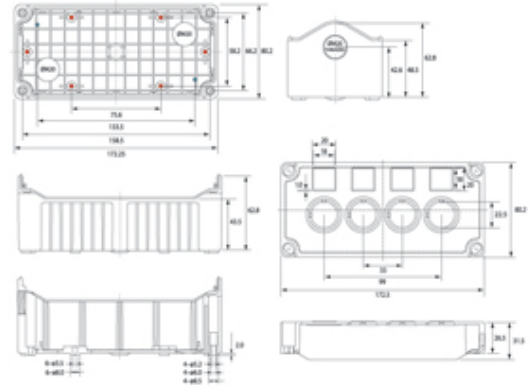

DE04D-A-GG-0

Size 4, deep base ABS material grey lid grey base with 0 holes

SPECIFICATION

Product Type	Deep base
Number of Holes	0
Base Style	Deep base
Base Colour	Grey
Lid Colour	Grey
Enclosure Material	ABS-UL94-HB
IP Rating	67
Min Temperature Rating °C	-10
Max Temperature Rating °C	65
Height (mm)	80
Width (mm)	172
Depth (mm)	78
Accessories Available	Snap-on flange & DIN Rail brackets