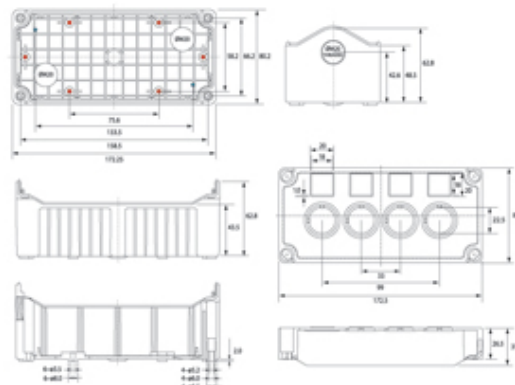

# Rectangular Enclosures/Junction Boxes

Range: Enclosures

Order Code: EJB-CSA-18-08-08-BG (DE04D-A-BG-4)

Product Image  
Not Available

## DESCRIPTION

Size 4, deep base ABS material black lid grey base with 4 holes

## ENCLOSURES FEATURES

- Complete with M20 cable knockouts
- 4 sizes available in Standard and deep base
- Also available in ABS-UL94
- Unique snap-on DIN rail and flange brackets available
- Suitable for mounting control switches or enclosing printed circuit boards
- Captive plastic screws in lid