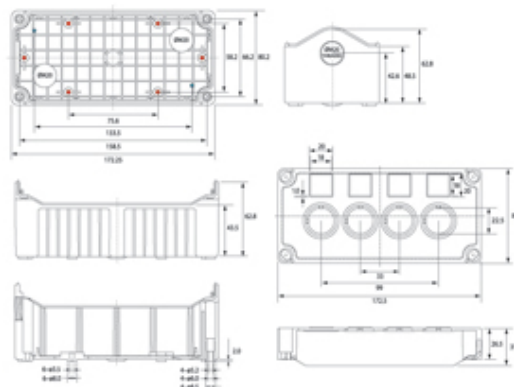

## DE04D-A-BB-4

Size 4, deep base ABS material black lid black base with 4 holes

Product Image  
Not Available

### SPECIFICATION

<b>Product Type</b>	Deep base
<b>Number of Holes</b>	4
<b>Base Style</b>	Deep base
<b>Base Colour</b>	Black
<b>Lid Colour</b>	Black
<b>Enclosure Material</b>	ABS-UL94-HB
<b>IP Rating</b>	67
<b>Min Temperature Rating °C</b>	-10
<b>Max Temperature Rating °C</b>	65
<b>Height (mm)</b>	80
<b>Width (mm)</b>	172
<b>Depth (mm)</b>	78
<b>Accessories Available</b>	Snap-on flange & DIN Rail brackets