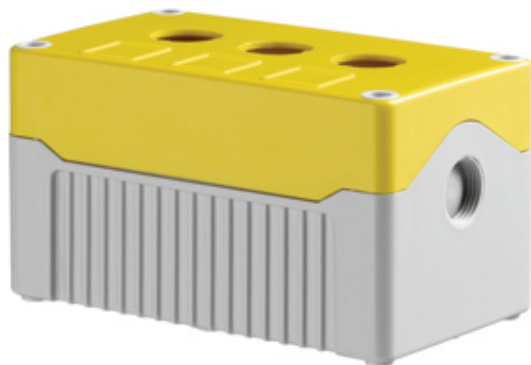

### DE03D-A-YG-3

Size 3, deep base ABS material yellow lid grey base with 3 holes

### SPECIFICATION

Product Type	Deep base
Number of Holes	3
Base Style	Deep base
Base Colour	Grey
Lid Colour	Yellow
Enclosure Material	ABS-UL94-HB
IP Rating	67
Min Temperature Rating °C	-10
Max Temperature Rating °C	65
Height (mm)	80
Width (mm)	139
Depth (mm)	78
Accessories Available	Snap-on flange & DIN Rail brackets