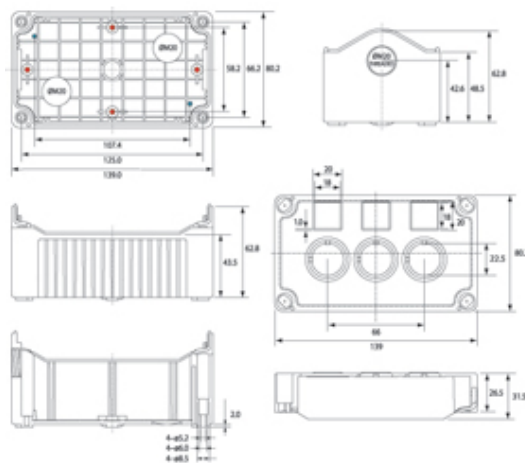

### DE03D-A-YG-3

Size 3, deep base ABS material yellow lid grey base with 3 holes

### SPECIFICATION

Product Type	Deep base
Number of Holes	3
Base Style	Deep base
Base Colour	Grey
Lid Colour	Yellow
Enclosure Material	ABS-UL94-HB
IP Rating	67
Min Temperature Rating °C	-10
Max Temperature Rating °C	65
Height (mm)	80
Width (mm)	139
Depth (mm)	78
Accessories Available	Snap-on flange & DIN Rail brackets