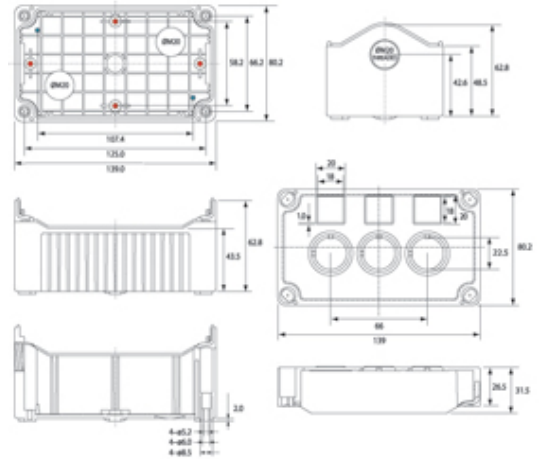

### DE03D-A-GB-0

Size 3, deep base ABS material grey lid black base with 0 holes

### SPECIFICATION

Product Type	Deep base
Number of Holes	0
Base Style	Deep base
Base Colour	Black
Lid Colour	Grey
Enclosure Material	ABS-UL94-HB
IP Rating	67
Min Temperature Rating °C	-10
Max Temperature Rating °C	65
Height (mm)	80
Width (mm)	139
Depth (mm)	78
Accessories Available	Snap-on flange & DIN Rail brackets