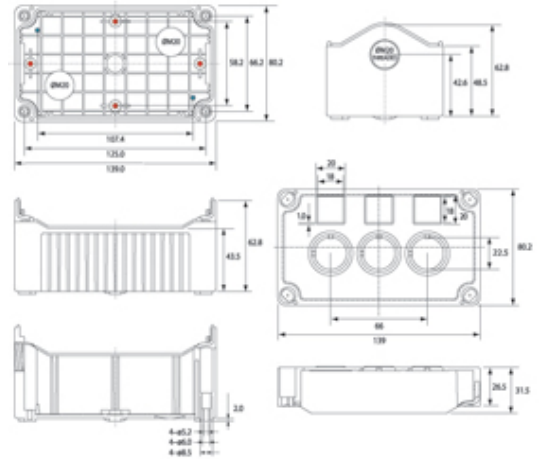

DE03D-A-GB-3

Size 3, deep base ABS material grey lid black base with 3 holes

SPECIFICATION

Product Type	Deep base
Number of Holes	3
Base Style	Deep base
Base Colour	Black
Lid Colour	Grey
Enclosure Material	ABS-UL94-HB
IP Rating	67
Min Temperature Rating °C	-10
Max Temperature Rating °C	65
Height (mm)	80
Width (mm)	139
Depth (mm)	78
Accessories Available	Snap-on flange & DIN Rail brackets