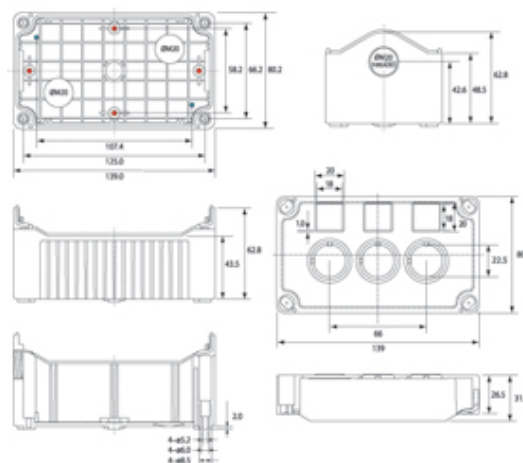

Rectangular Enclosures/Junction Boxes

Range: Enclosures

Order Code: EJB-CSA-14-08-08-BG (DE03D-A-BG-3)

Product Image
Not Available

DESCRIPTION

Size 3, deep base ABS material black lid grey base with 3 holes

ENCLOSURES FEATURES

- Complete with M20 cable knockouts
- 4 sizes available in Standard and deep base
- Also available in ABS-UL94
- Unique snap-on DIN rail and flange brackets available
- Suitable for mounting control switches or enclosing printed circuit boards
- Captive plastic screws in lid

Subject to technical modification without notice.

Typographical and other errors do not justify claim for damages.

SPECIFICATION

Product Type	Deep base
Number of Holes	3
Base Style	Deep base
Base Colour	Grey
Lid Colour	Black
Enclosure Material	ABS-UL94-HB
IP Rating	67
Min Temperature Rating °C	-10
Max Temperature Rating °C	65
Height (mm)	80
Width (mm)	139
Depth (mm)	78
Accessories Available	Snap-on flange & DIN Rail brackets