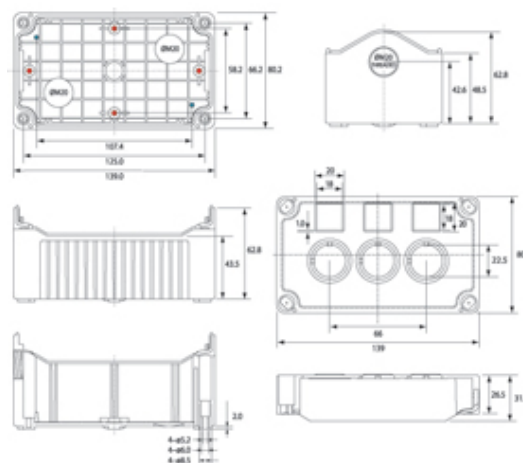

Rectangular Enclosures/Junction Boxes

Range: Enclosures

Order Code: EJB-CSA-14-08-08-BB (DE03D-A-BB-3)

Product Image
Not Available

DESCRIPTION

Size 3, deep base ABS material black lid black base with 3 holes

ENCLOSURES FEATURES

- Complete with M20 cable knockouts
- 4 sizes available in Standard and deep base
- Also available in ABS-UL94
- Unique snap-on DIN rail and flange brackets available
- Suitable for mounting control switches or enclosing printed circuit boards
- Captive plastic screws in lid

Subject to technical modification without notice.

Typographical and other errors do not justify claim for damages.

SPECIFICATION

Product Type	Deep base
Number of Holes	3
Base Style	Deep base
Base Colour	Black
Lid Colour	Black
Enclosure Material	ABS-UL94-HB
IP Rating	67
Min Temperature Rating °C	-10
Max Temperature Rating °C	65
Height (mm)	80
Width (mm)	139
Depth (mm)	78
Accessories Available	Snap-on flange & DIN Rail brackets