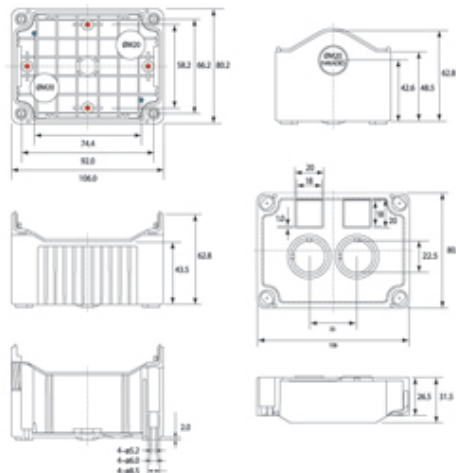

### DE02D-A-BG-0

Size 2, deep base ABS material black lid grey base with 0 holes

### SPECIFICATION

<b>Product Type</b>	Deep base
<b>Number of Holes</b>	0
<b>Base Style</b>	Deep base
<b>Base Colour</b>	Grey
<b>Lid Colour</b>	Black
<b>Enclosure Material</b>	ABS-UL94-HB
<b>IP Rating</b>	67
<b>Min Temperature Rating °C</b>	-10
<b>Max Temperature Rating °C</b>	65
<b>Height (mm)</b>	80
<b>Width (mm)</b>	106
<b>Depth (mm)</b>	78
<b>Accessories Available</b>	Snap-on flange & DIN Rail brackets