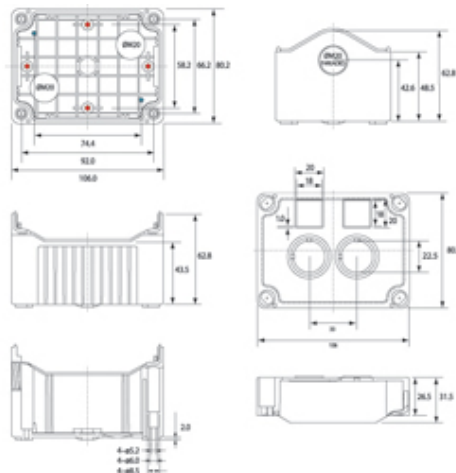

DE02D-A-GG-0

Size 2, deep base ABS material grey lid grey base with 0 holes

SPECIFICATION

Product Type	Deep base
Number of Holes	0
Base Style	Deep base
Base Colour	Grey
Lid Colour	Grey
Enclosure Material	ABS-UL94-HB
IP Rating	67
Min Temperature Rating °C	-10
Max Temperature Rating °C	65
Height (mm)	80
Width (mm)	106
Depth (mm)	78
Accessories Available	Snap-on flange & DIN Rail brackets