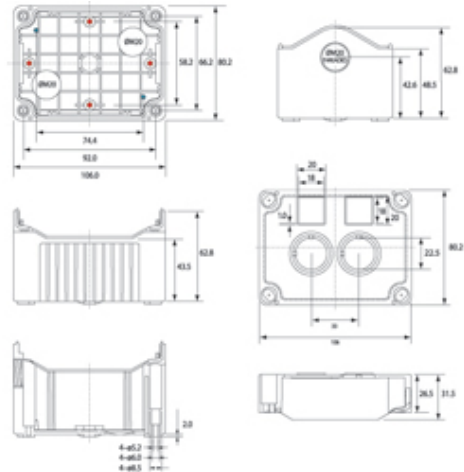

DE02D-A-GB-0

Size 2, deep base ABS material grey lid black base with 0 holes

SPECIFICATION

Product Type	Deep base
Number of Holes	0
Base Style	Deep base
Base Colour	Black
Lid Colour	Grey
Enclosure Material	ABS-UL94-HB
IP Rating	67
Min Temperature Rating °C	-10
Max Temperature Rating °C	65
Height (mm)	80
Width (mm)	106
Depth (mm)	78
Accessories Available	Snap-on flange & DIN Rail brackets