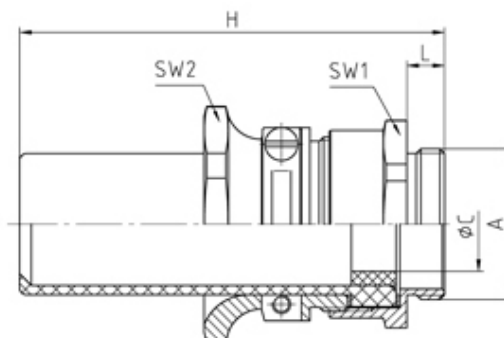

23.616M25K

Favorit cable gland M25/PG16 thread length 7 min/max cable dia 8.5-11

SPECIFICATION

Product Type	Standard
Body Material	Nickel Plated Brass
Min Temperature °C	-30
Max Temperature °C	100
IP Rating	55
Thread Size	M25
Clamping Range Min (mm)	8.5
Clamping Range Max (mm)	11
External Connecting Thread Type	Metric
Thread Length (mm)	7
Strain Relief Clamp Material	Brass, nickel-plated
Bolts	Stainless steel
Rubber Bushing	Chloroprene rubber CR
Comments	connecting thread long available on request
Width Across Flat 1 (mm)	27
Width Across Flat 2 (mm)	30
Height (mm)	69
Connecting Thread Size	M25x1.5
Additional Material Detail	Body - Brass CuZn39Pb3 nickel-plated, Washer - Steel, zinc-plated