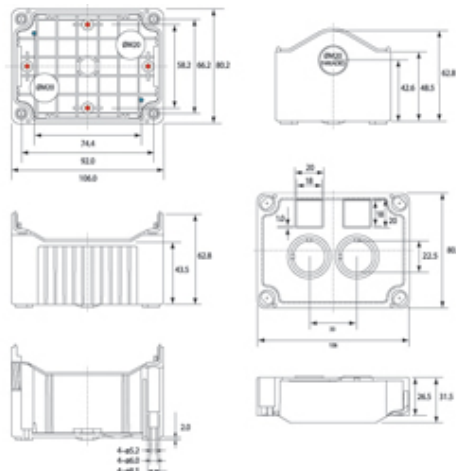

DE02D-A-YB-2

Size 2, deep base ABS material yellow lid black base with 2 holes

SPECIFICATION

Product Type	Deep base
Number of Holes	2
Base Style	Deep base
Base Colour	Black
Lid Colour	Yellow
Enclosure Material	ABS-UL94-HB
IP Rating	67
Min Temperature Rating °C	-10
Max Temperature Rating °C	65
Height (mm)	80
Width (mm)	106
Depth (mm)	78
Accessories Available	Snap-on flange & DIN Rail brackets