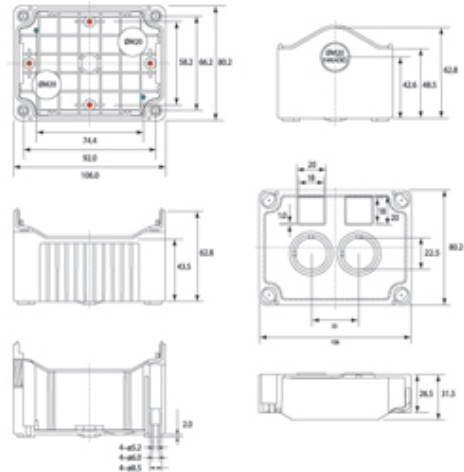

## DE02D-A-BG-2

Size 2, deep base ABS material black lid grey base with 2 holes

Product Image  
Not Available

### SPECIFICATION

Product Type	Deep base
Number of Holes	2
Base Style	Deep base
Base Colour	Grey
Lid Colour	Black
Enclosure Material	ABS-UL94-HB
IP Rating	67
Min Temperature Rating °C	-10
Max Temperature Rating °C	65
Height (mm)	80
Width (mm)	106
Depth (mm)	78
Accessories Available	Snap-on flange & DIN Rail brackets