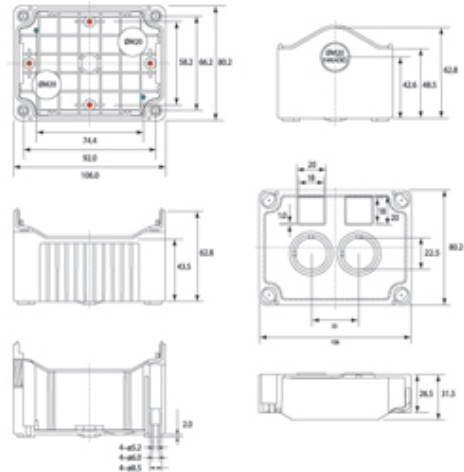

DE02D-A-BB-2

Size 2, deep base ABS material black lid black base with 2 holes

Product Image
Not Available

SPECIFICATION

Product Type	Deep base
Number of Holes	2
Base Style	Deep base
Base Colour	Black
Lid Colour	Black
Enclosure Material	ABS-UL94-HB
IP Rating	67
Min Temperature Rating °C	-10
Max Temperature Rating °C	65
Height (mm)	80
Width (mm)	106
Depth (mm)	78
Accessories Available	Snap-on flange & DIN Rail brackets