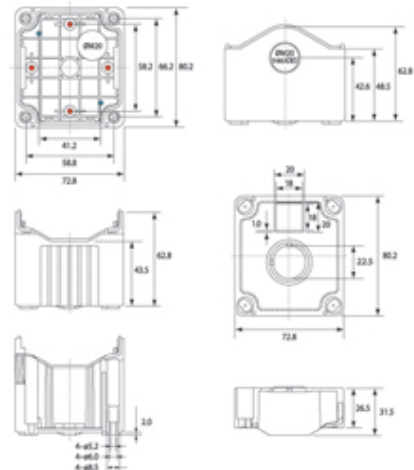

DE01D-A-YG-1

Size 1, deep base ABS material yellow lid grey base with 1 hole

SPECIFICATION

Product Type	Deep base
Number of Holes	1
Base Style	Deep base
Base Colour	Grey
Lid Colour	Yellow
Enclosure Material	ABS-UL94-HB
IP Rating	67
Min Temperature Rating °C	-10
Max Temperature Rating °C	65
Height (mm)	80
Width (mm)	73
Depth (mm)	78
Accessories Available	Snap-on flange & DIN Rail brackets