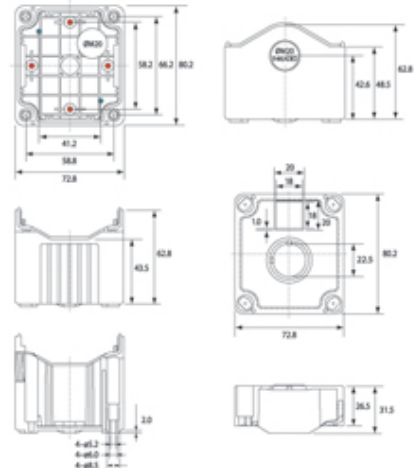

### DE01D-A-BG-0

Size 1, deep base ABS material black lid grey base with 0 holes

### SPECIFICATION

Product Type	Deep base
Number of Holes	0
Base Style	Deep base
Base Colour	Grey
Lid Colour	Black
Enclosure Material	ABS-UL94-HB
IP Rating	67
Min Temperature Rating °C	-10
Max Temperature Rating °C	65
Height (mm)	80
Width (mm)	73
Depth (mm)	78
Accessories Available	Snap-on flange & DIN Rail brackets