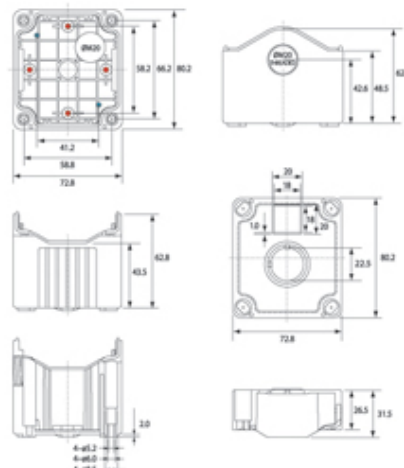

DE01D-A-GG-0

Size 1, deep base ABS material grey lid grey base with 0 holes

SPECIFICATION

Product Type	Deep base
Number of Holes	0
Base Style	Deep base
Base Colour	Grey
Lid Colour	Grey
Enclosure Material	ABS-UL94-HB
IP Rating	67
Min Temperature Rating °C	-10
Max Temperature Rating °C	65
Height (mm)	80
Width (mm)	73
Depth (mm)	78
Accessories Available	Snap-on flange & DIN Rail brackets