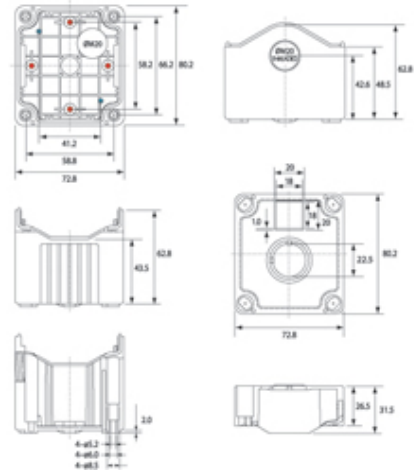

DE01D-A-GB-0

Size 1, deep base ABS material grey lid black base with 0 holes

SPECIFICATION

Product Type	Deep base
Number of Holes	0
Base Style	Deep base
Base Colour	Black
Lid Colour	Grey
Enclosure Material	ABS-UL94-HB
IP Rating	67
Min Temperature Rating °C	-10
Max Temperature Rating °C	65
Height (mm)	80
Width (mm)	73
Depth (mm)	78
Accessories Available	Snap-on flange & DIN Rail brackets