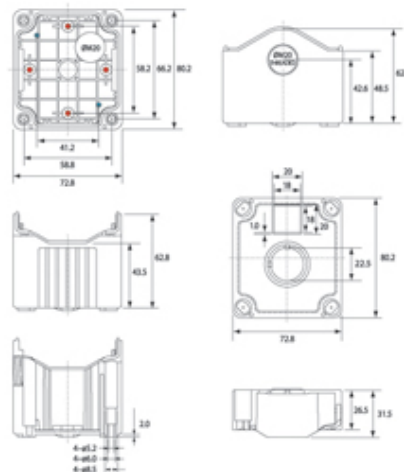

DE01D-A-GB-0

Size 1, deep base ABS material grey lid black base with 0 holes

SPECIFICATION

Product Type	Deep base
Number of Holes	0
Base Style	Deep base
Base Colour	Black
Lid Colour	Grey
Enclosure Material	ABS-UL94-HB
IP Rating	67
Min Temperature Rating °C	-10
Max Temperature Rating °C	65
Height (mm)	80
Width (mm)	73
Depth (mm)	78
Accessories Available	Snap-on flange & DIN Rail brackets