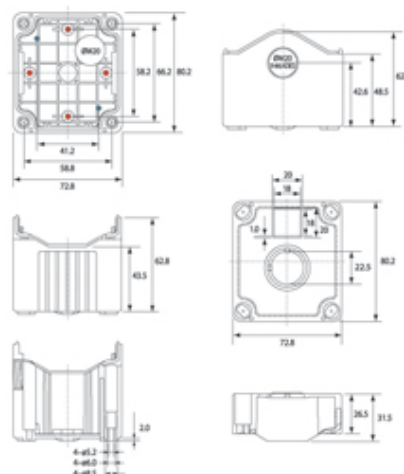

Rectangular Enclosures/Junction Boxes

Range: Enclosures

Part Number: DE01D-P-YB-1

DESCRIPTION

Size 1, deep base polycarbonate material yellow lid black base with 1 hole

ENCLOSURES FEATURES

- Complete with M20 cable knockouts
- 4 sizes available in Standard and deep base
- Also available in ABS-UL94
- Unique snap-on DIN rail and flange brackets available
- Suitable for mounting control switches or enclosing printed circuit boards
- Captive plastic screws in lid

Subject to technical modification without notice.

Typographical and other errors do not justify claim for damages.

SPECIFICATION

Product Type	Deep base
Number of Holes	1
Base Style	Deep base
Base Colour	Black
Lid Colour	Yellow
Enclosure Material	Polycarbonate UL94-V0
IP Rating	67
Min Temperature Rating °C	-10
Max Temperature Rating °C	65
Height (mm)	80
Width (mm)	73
Depth (mm)	78
Accessories Available	Snap-on flange & DIN Rail brackets