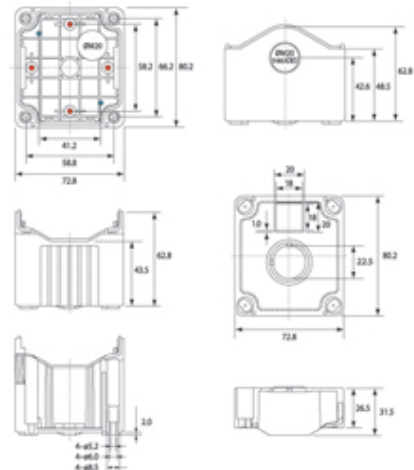

DE01D-A-GB-1

Size 1, deep base ABS material grey lid black base with 1 hole

SPECIFICATION

Product Type	Deep base
Number of Holes	1
Base Style	Deep base
Base Colour	Black
Lid Colour	Grey
Enclosure Material	ABS-UL94-HB
IP Rating	67
Min Temperature Rating °C	-10
Max Temperature Rating °C	65
Height (mm)	80
Width (mm)	73
Depth (mm)	78
Accessories Available	Snap-on flange & DIN Rail brackets