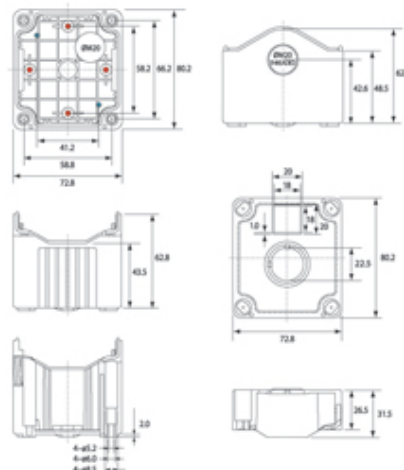

DE01D-A-BG-1

Size 1, deep base ABS material black lid grey base with 1 hole

Product Image
Not Available

SPECIFICATION

Product Type	Deep base
Number of Holes	1
Base Style	Deep base
Base Colour	Grey
Lid Colour	Black
Enclosure Material	ABS-UL94-HB
IP Rating	67
Min Temperature Rating °C	-10
Max Temperature Rating °C	65
Height (mm)	80
Width (mm)	73
Depth (mm)	78
Accessories Available	Snap-on flange & DIN Rail brackets