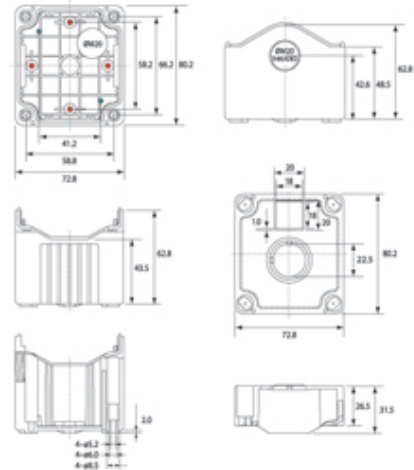

DE01D-A-BB-1

Size 1, deep base ABS material black lid black base with 1 hole

Product Image
Not Available

SPECIFICATION

Product Type	Deep base
Number of Holes	1
Base Style	Deep base
Base Colour	Black
Lid Colour	Black
Enclosure Material	ABS-UL94-HB
IP Rating	67
Min Temperature Rating °C	-10
Max Temperature Rating °C	65
Height (mm)	80
Width (mm)	73
Depth (mm)	78
Accessories Available	Snap-on flange & DIN Rail brackets