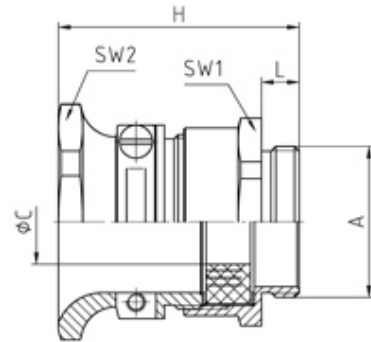

**23.629M40**

Favorit cable gland M40/PG29 thread length 8 min/max cable dia 17-27

**SPECIFICATION**

<b>Product Type</b>	Standard
<b>Sealing Ring Material</b>	SBR/NBR, multiple perforation
<b>Body Material</b>	Nickel Plated Brass
<b>Min Temperature °C</b>	-30
<b>Max Temperature °C</b>	100
<b>IP Rating</b>	55
<b>Thread Size</b>	M40
<b>Clamping Range Min (mm)</b>	17
<b>Clamping Range Max (mm)</b>	27
<b>External Connecting Thread Type</b>	Metric
<b>Thread Length (mm)</b>	8
<b>Strain Relief Clamp Material</b>	Brass, nickel-plated
<b>Bolts</b>	Stainless steel
<b>Comments</b>	connecting thread long available on request
<b>Width Across Flat 1 (mm)</b>	43
<b>Width Across Flat 2 (mm)</b>	46
<b>Height (mm)</b>	51
<b>Connecting Thread Size</b>	M40x1.5
<b>Additional Material Detail</b>	Body - Brass CuZn39Pb3 nickel-plated, Washer - Steel, zinc-plated